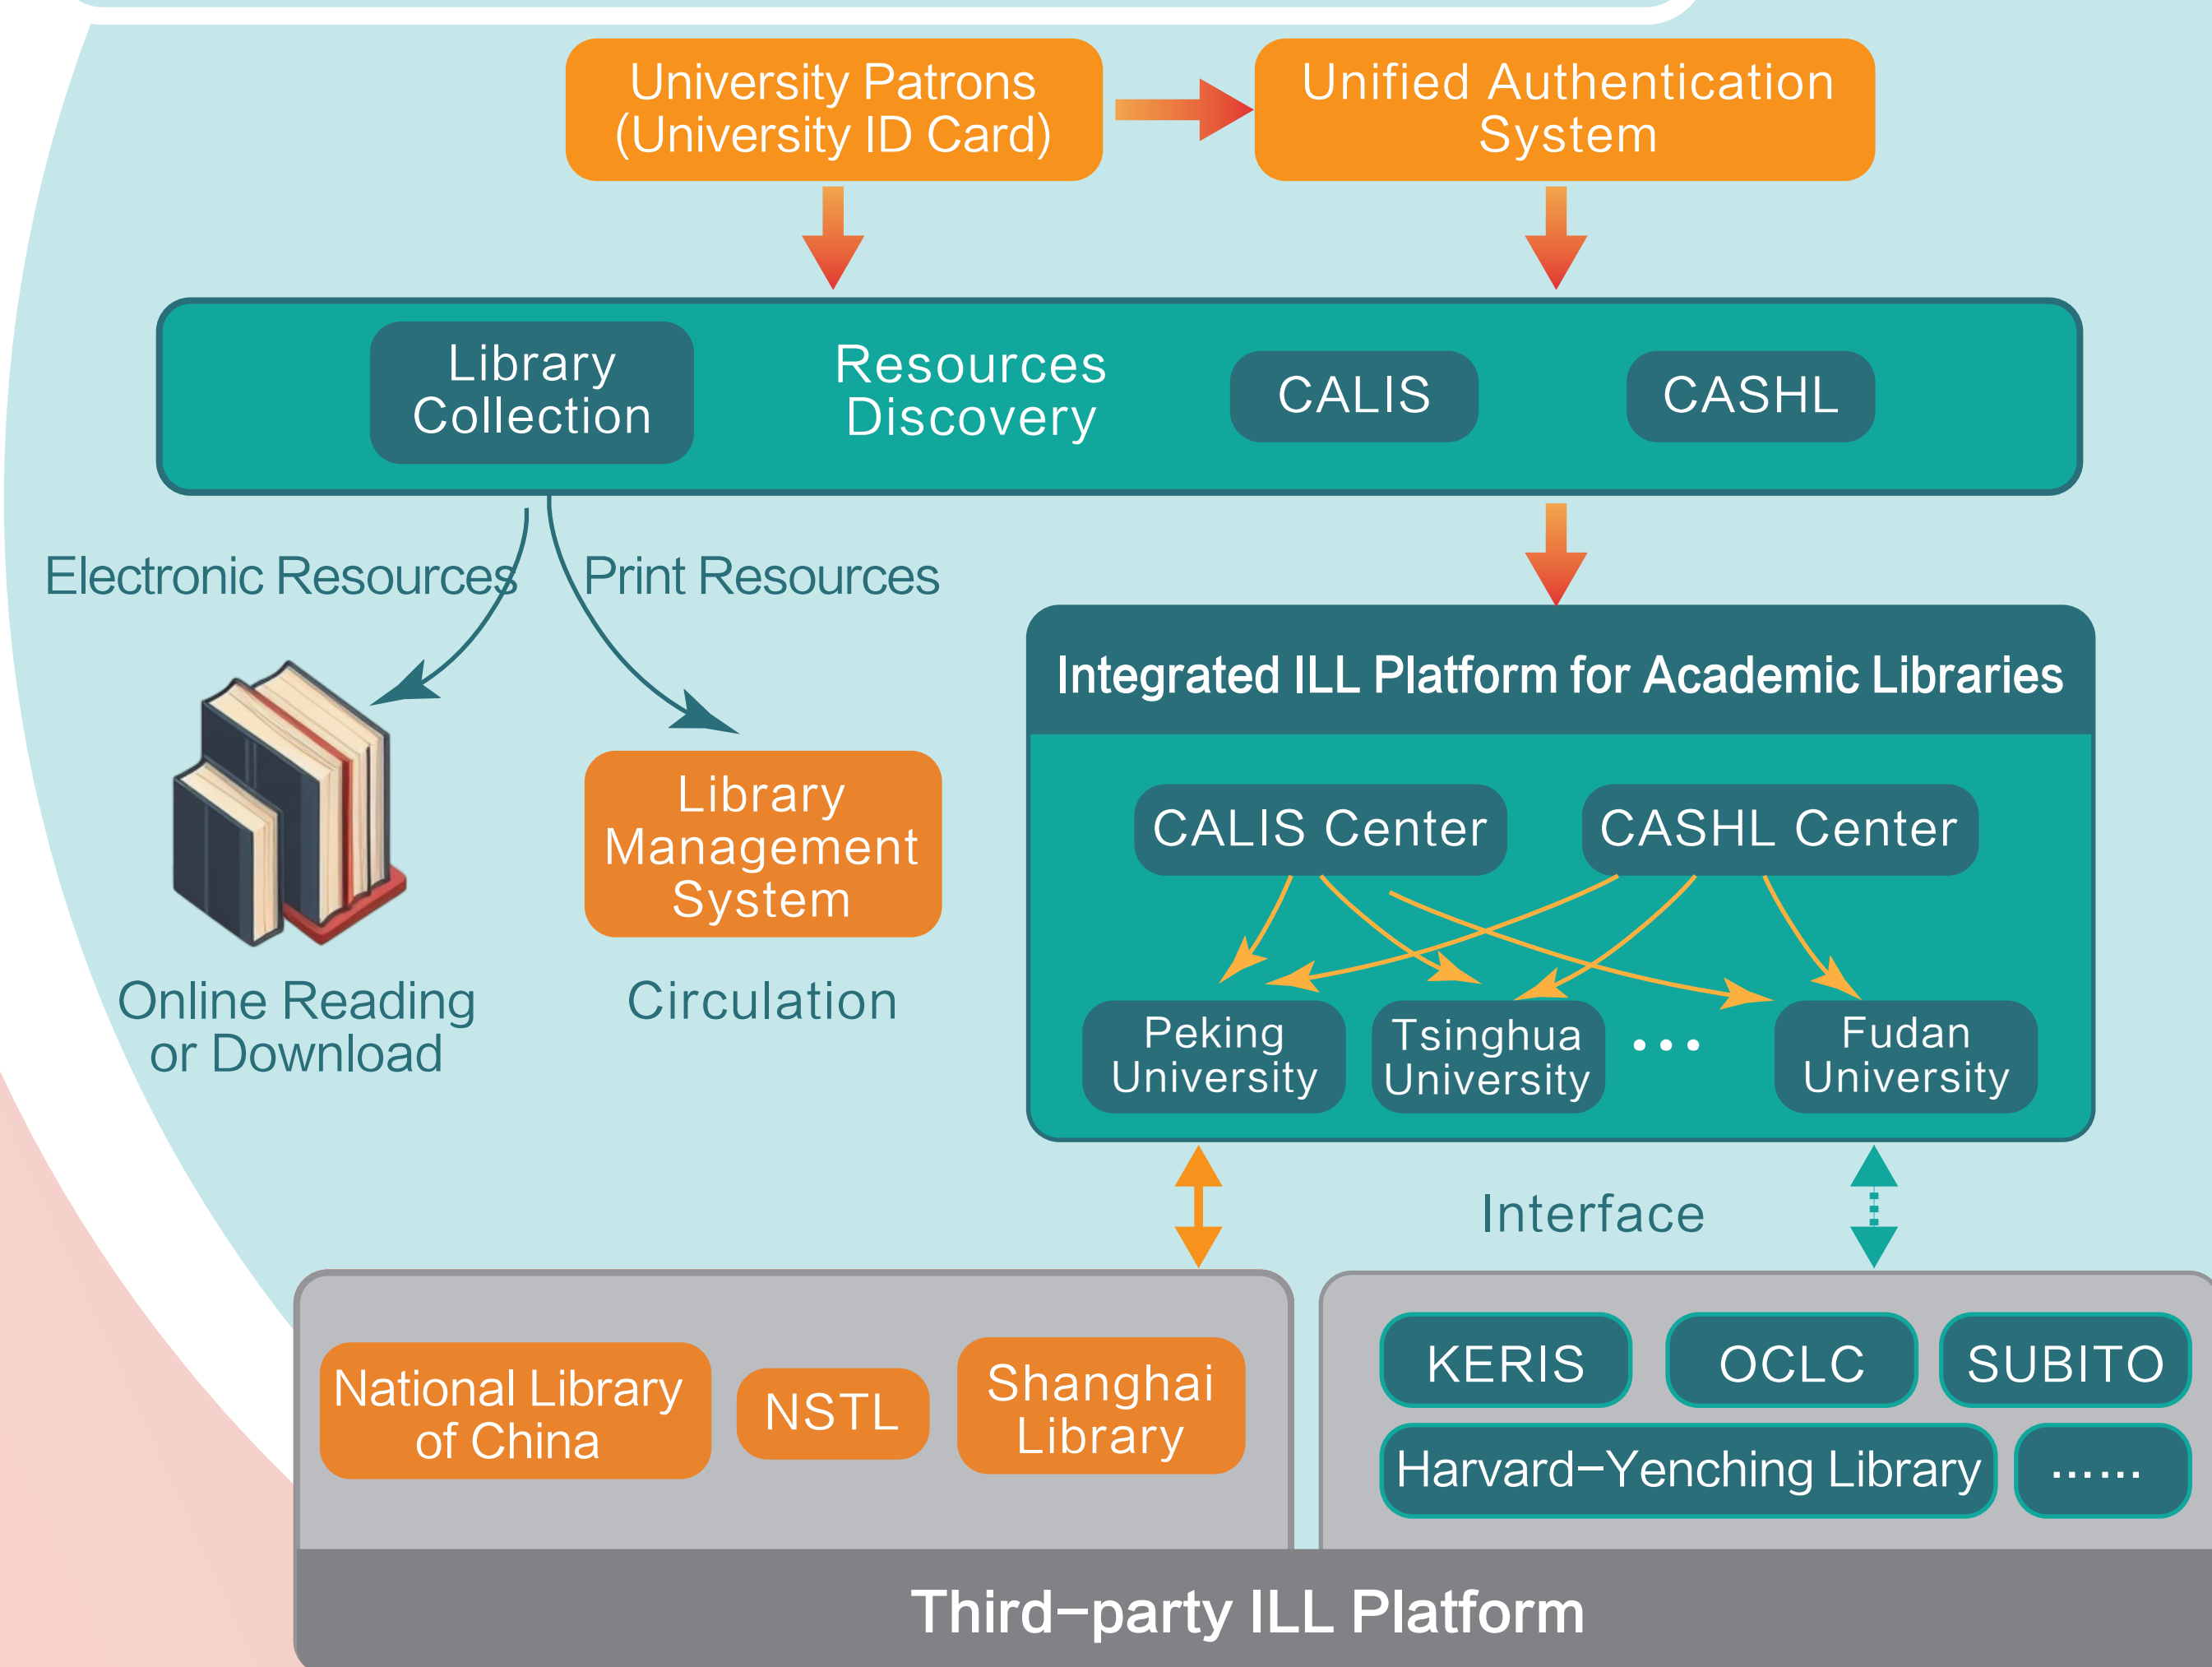

One-stop Integrated Resources Access Platform

— ILL Platform for China Academic Libraries

The Integrated ILL Platform for China Academic Libraries based on Spring Cloud microservice architecture was officially launched on May 18, 2024. This brand-new platform is designed to integrate two ILL systems of CALIS and CASHL, the two major ILL systems for the academic libraries in China.

Platform Features:

- 1 Nationwide Access in One Account**
- 2 Multi-center model, transactions can be transferred to each center**
- 3 Various discovery systems are integrated seamlessly, including Primo, Summon, EDS, CALIS E-reading Discovery, etc.**
- 4 Patrons and librarians services are processed in a one-stop manner**

Integrated Service Model:

Integrated ILL Platform for China Academic Libraries

高等教育文献保障系统
China Academic Library & Information System

CALIS ILL community has over **1500** member libraries.

中国高校人文社会科学文献中心
China Academic Social Sciences and Humanities Library